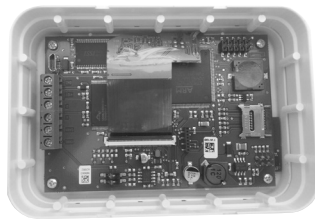

7.

1.

2.

3.

4.

5.

6.

8.

CZ:

Tento dokument je pouze rychlá příručka k obsluze.

Kompletní dokumentace je dostupná ke stažení pomocí následujícího QR kódu.

Pro jeho přečtení prosím použijte zařízení schopné pracovat s QR kódy - například mobilní telefon s danou aplikací.

V případě potíží s přečtením prosím použijte odkaz pod QR kódem, který vložte do Internetového prohlížeče.

EN:

This book is only Quick instruction guide.

Complete documentation is available thru following QR code.

For code reading please use compatible device - for example mobile device with appropriate application.

In case of troubles please re-type link under QR code to your Internet browser.

<http://files.2vv.cz/2VV_files/Manuals/Air_curtains/vces2_essense_neo/pack/VCES2pack.zip>