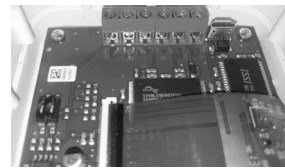

7.

1.

2.

3.

4.

5.

6.

8.

CZ:

Tento dokument je pouze rychlá příručka k obsluze.

Kompletní dokumentace je dostupná ke stažení pomocí následujícího QR kódu.

Pro jeho přečtení prosím použijte zařízení schopné pracovat s QR kódy - například mobilní telefon s danou aplikací.

V případě potíží s přečtením prosím použijte odkaz pod QR kódem, který vložte do Internetového prohlížeče.

EN:

This book is only Quick instruction guide.

Complete documentation is available thru following QR code.

For code reading please use compatible device - for example mobile device with appropriate application.

In case of troubles please re-type link under QR code to your Internet browser.

<http://files.2vv.cz/2VV_files/Manuals/Air_curtains/vces2_essense_neo/pack/VCES2pack.zip>